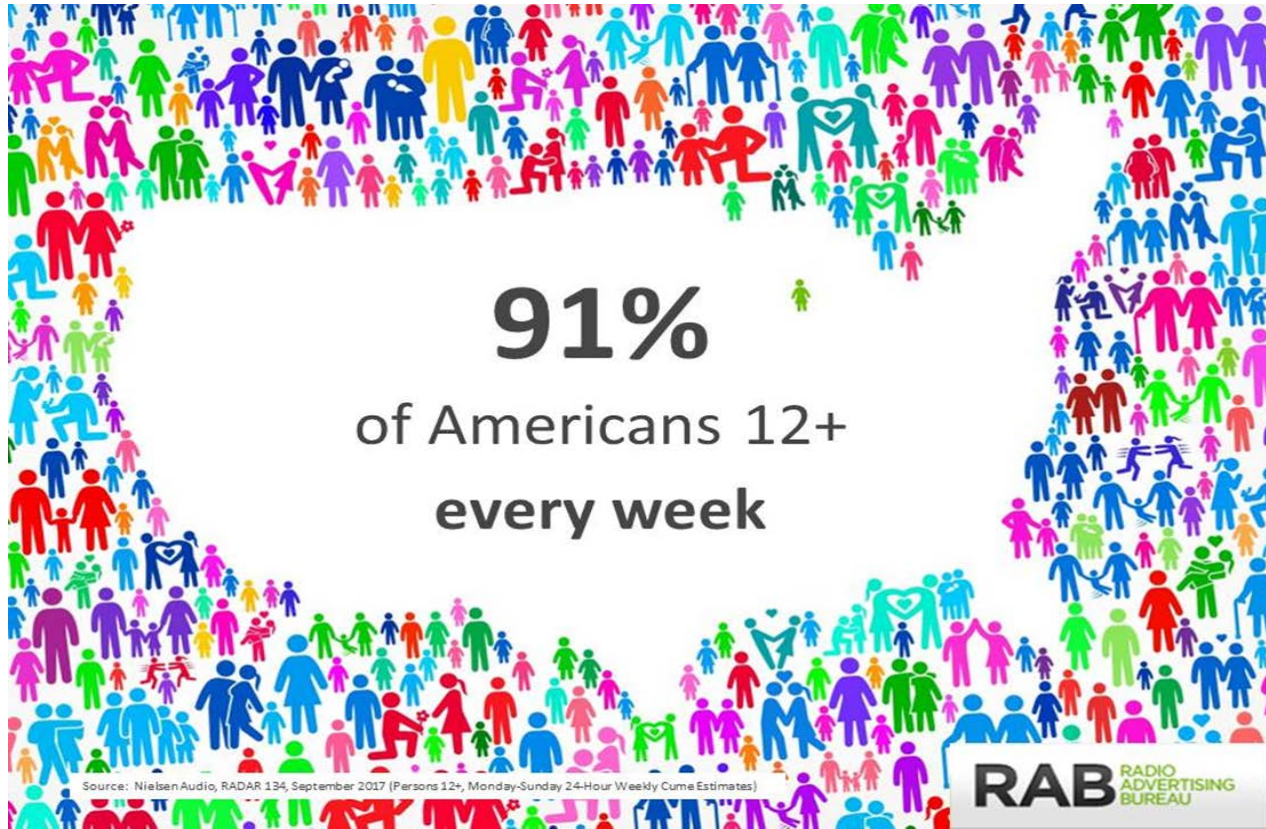

Why Radio?... It's universal and it's ON!

Let's Talk about growing your business!
Call Connoisseur Media Sales: 203-783-8200