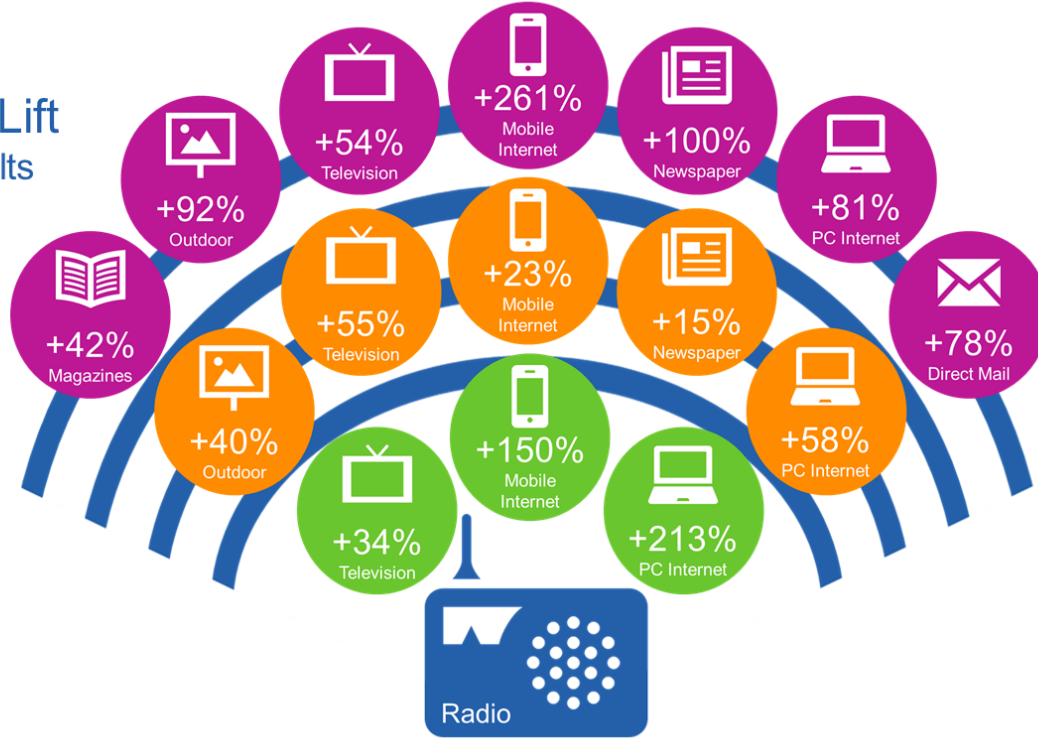

Why Radio?... What you hear makes what you see more effective. Radio increases your brand awareness.

RADIO AMPLIFIES CAMPAIGN IMPACT

Campaign Awareness Lift
Among Radio Exposed Adults

Four Study Summary
Mobile App Study
AFI Study

Sources: Nielsen AFI study 2015; New Research/IAB 2016 case study; series of studies by Nielsen for 4 advertisers in BtoB, Auto Aftermarket and Motorcycles 2015-2016